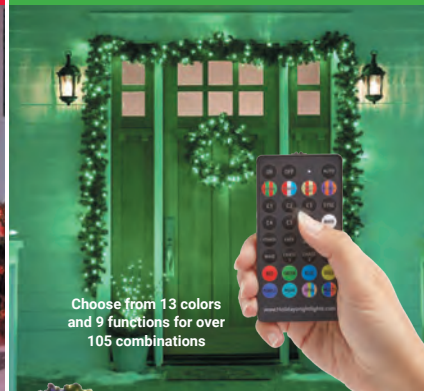

Wreath, Garland & Light Burst Kit

Choose from 13 colors
and 9 functions for over
105 combinations

$199⁹⁹
C. Wreath, Garland & Light
Burst Entryway Decor
• 6' Garland (1)
• 24" Wreath (1)
• Light Bursts (2)
9097048...$199.99

**YOUR CHOICE
SALE**

$229⁹⁹
each

16" LED Radiant Blast
Pathway Decor**

Assorted colors.
9086665, 9086684, 9086763,
9086764, 9086666